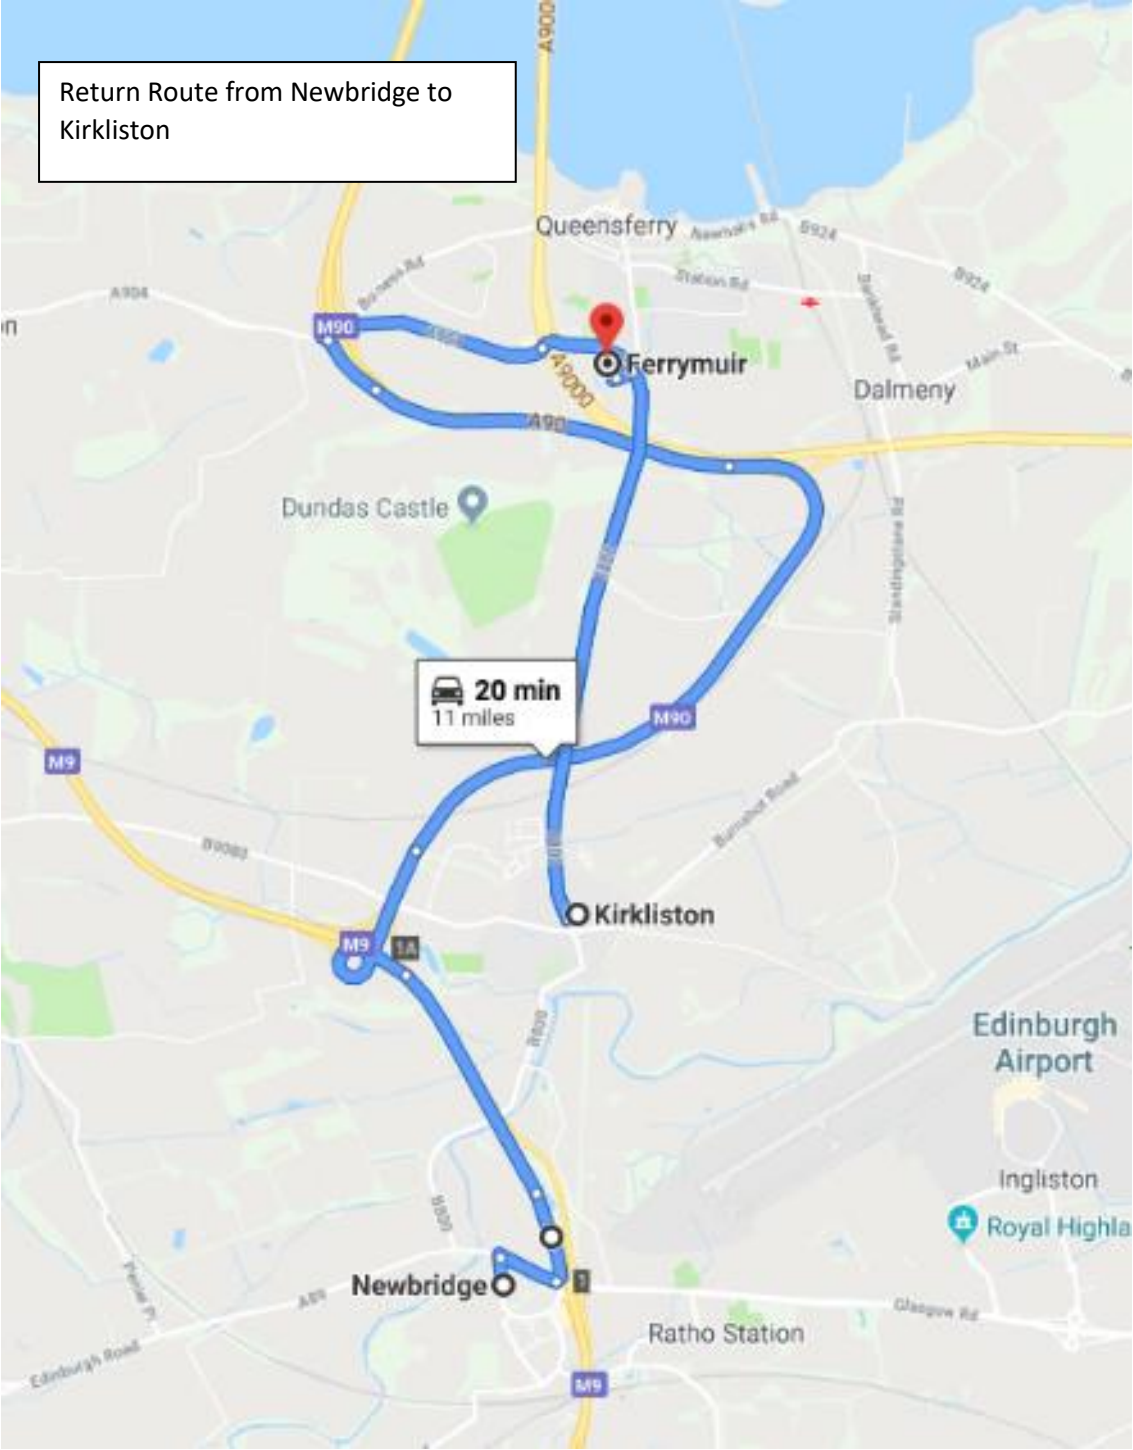

### Sunday 8<sup>th</sup> September

**Kirkliston to Newbridge Return** (via Ferry Muir Road, Queensferry & Motorway due to road closures for the event)

1 x Accessible Minibus doing return journeys between **07:30am – 15:45** – every 45 mins Approx.

**Kirkliston to Newbridge (via Ferrymuir)** route is 24 runs (12 each way) approx. every 45 mins

Return Route from Newbridge to Kirkliston

### Bus Stop on Main Rd near Murray Crescent to Brighton's

1 x Accessible Minibus doing return journeys between **07:00am – 14:00** – every 20 mins Approx.

**Maddiston to Brightons route will be 42 runs (21 each way) approx. every 20 mins**

**Winchburgh to Broxburn**

**Craigton Place Bus Stop to Broxburn**

1 x Accessible Minibus doing return journeys between **07:00am – 15:30** – every 20 mins Approx.

**Winchburgh to Broxburn route will be 52 runs (26 each way) approx. every 20 mins**