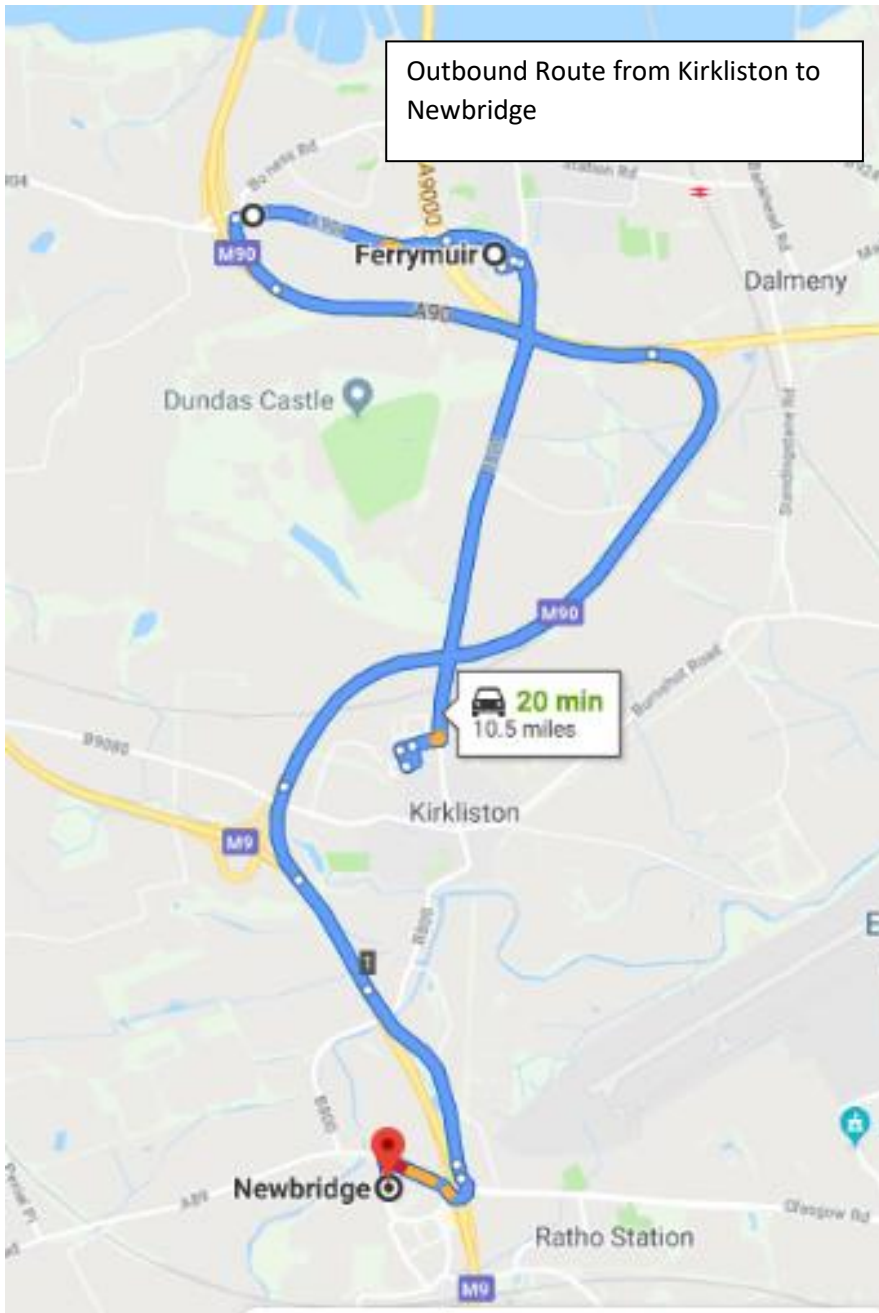

### Sunday 8<sup>th</sup> September

**Kirkliston to Newbridge Return** (via Ferry Muir Road, Queensferry & Motorway due to road closures for the event)

1 x Accessible Minibus doing return journeys between **07:30am – 15:45** – every 45 mins Approx.

**Kirkliston to Newbridge (via Ferrymuir)** route is 24 runs (12 each way) approx. every 45 mins

Return Route from Newbridge to Kirkliston

### Bus Stop on Main Rd near Murray Crescent to Brighton's

1 x Accessible Minibus doing return journeys between **07:00am – 14:00** – every 20 mins Approx.

**Maddiston to Brightons route will be 42 runs (21 each way) approx. every 20 mins**

**Winchburgh to Broxburn**

**Craigton Place Bus Stop to Broxburn**

1 x Accessible Minibus doing return journeys between **07:00am – 15:30** – every 20 mins Approx.

**Winchburgh to Broxburn route will be 52 runs (26 each way) approx. every 20 mins**