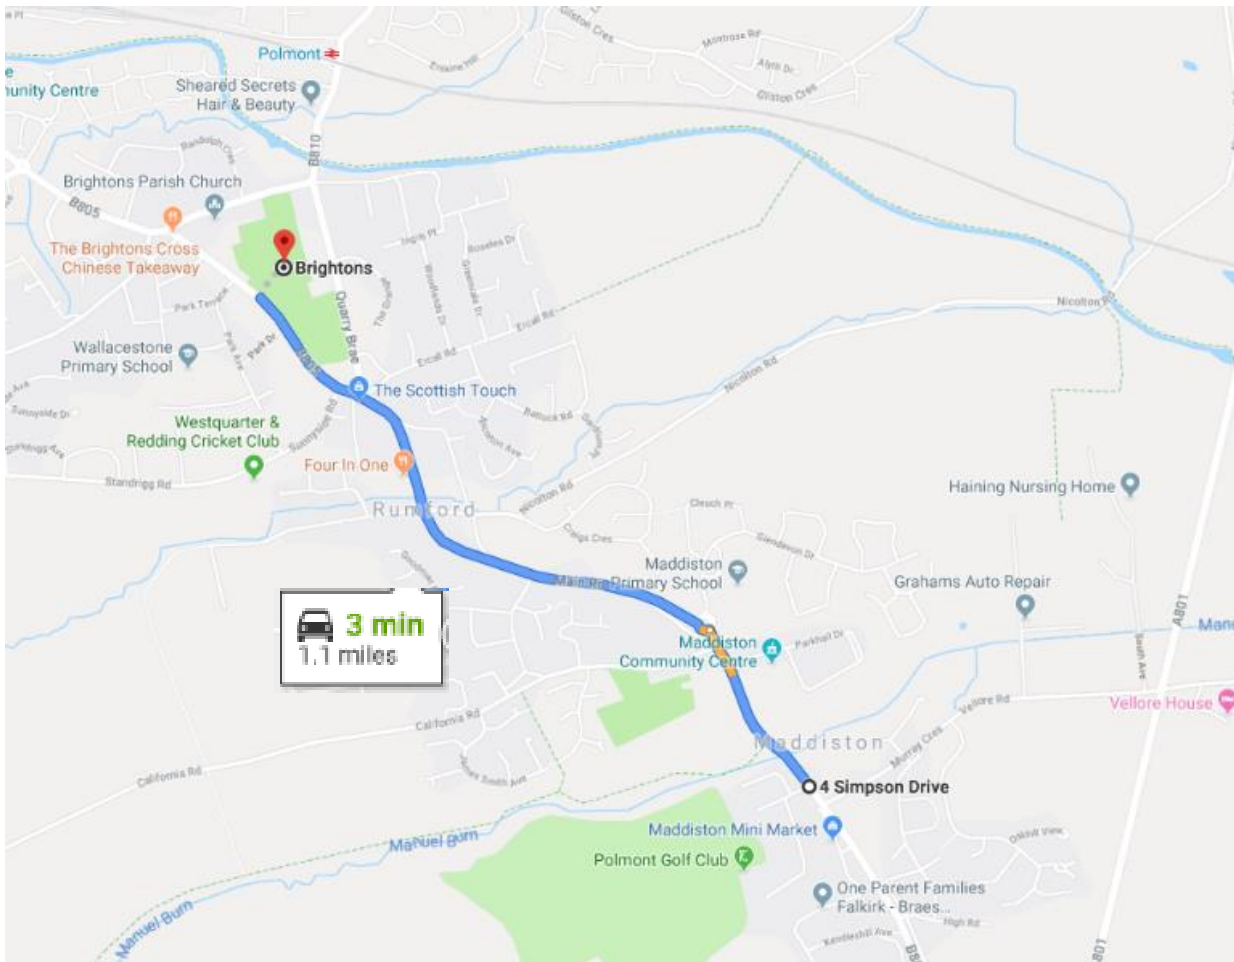

### Sunday 8<sup>th</sup> September

**Kirkliston to Newbridge Return** (via Ferry Muir Road, Queensferry & Motorway due to road closures for the event)

1 x Accessible Minibus doing return journeys between **07:30am – 15:45** – every 45 mins Approx.

**Kirkliston to Newbridge (via Ferrymuir)** route is 24 runs (12 each way) approx. every 45 mins

Return Route from Newbridge to Kirkliston

### Bus Stop on Main Rd near Murray Crescent to Brighton's

1 x Accessible Minibus doing return journeys between **07:00am – 14:00** – every 20 mins Approx.

**Maddiston to Brightons route will be 42 runs (21 each way) approx. every 20 mins**

**Winchburgh to Broxburn**

**Craigton Place Bus Stop to Broxburn**

1 x Accessible Minibus doing return journeys between **07:00am – 15:30** – every 20 mins Approx.

**Winchburgh to Broxburn route will be 52 runs (26 each way) approx. every 20 mins**