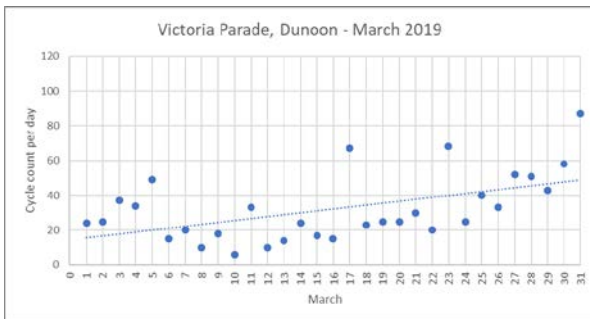

Cargenbridge, near Dumfries

Dunoon

Helensburgh

Kirkcaldy