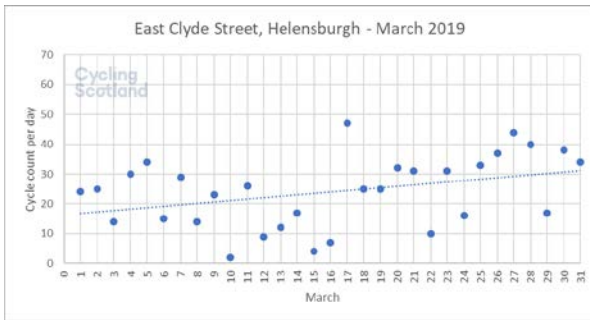

Helensburgh