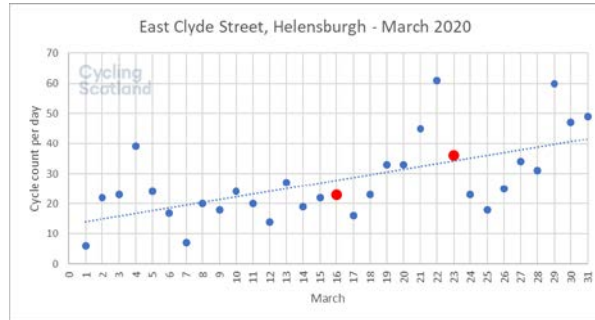

Helensburgh