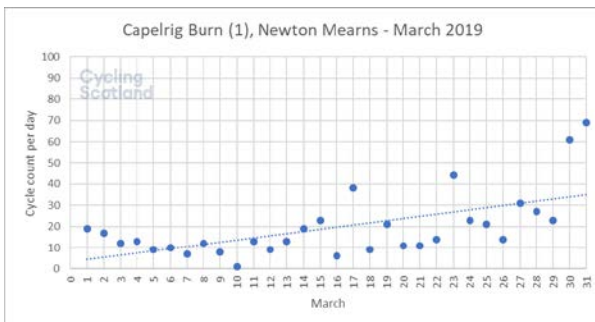

Cycling rates during Covid-19

Dunfermline

Capelrig Burn, Newton Mearns

Arbroath Road, Dundee

Livingston

Bathgate

Denny

Cargenbridge, near Dumfries