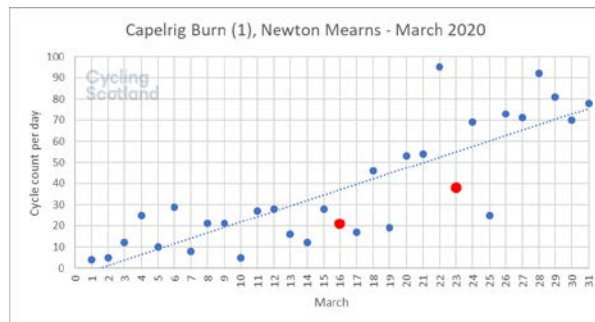

Cycling rates during Covid-19

Dunfermline

Capelrig Burn, Newton Mearns

Arbroath Road, Dundee

Livingston

Bathgate

Denny

Cargenbridge, near Dumfries