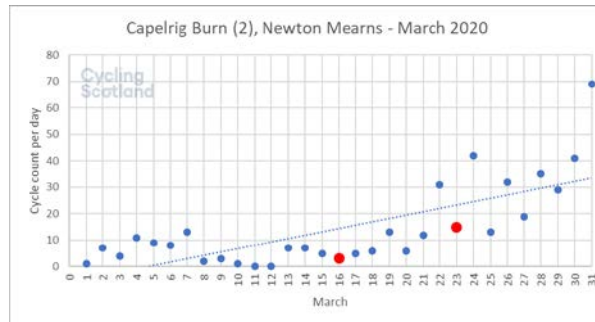

Cycling rates during Covid-19

Dunfermline

Capelrig Burn, Newton Mearns

Arbroath Road, Dundee

Livingston

Bathgate

Denny

Cargenbridge, near Dumfries