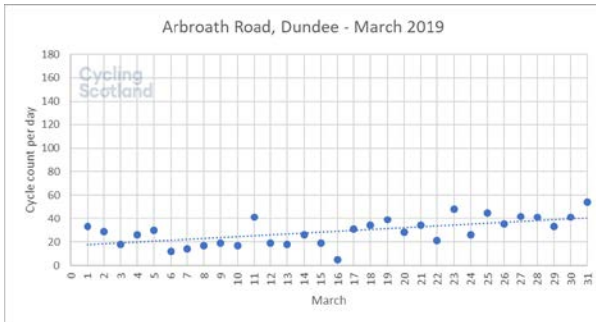

Cycling rates during Covid-19

Dunfermline

Capelrig Burn, Newton Mearns

Arbroath Road, Dundee

Livingston

Bathgate

Denny

Cargenbridge, near Dumfries