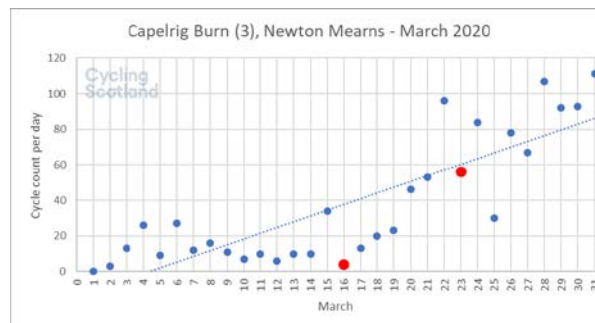

Cycling rates during Covid-19

Dunfermline

Capelrig Burn, Newton Mearns

Arbroath Road, Dundee

Livingston

Bathgate

Denny

Cargenbridge, near Dumfries