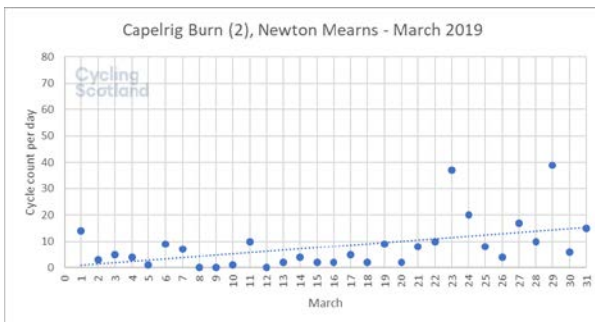

Cycling rates during Covid-19

Dunfermline

Capelrig Burn, Newton Mearns

Arbroath Road, Dundee

Livingston

Bathgate

Denny

Cargenbridge, near Dumfries