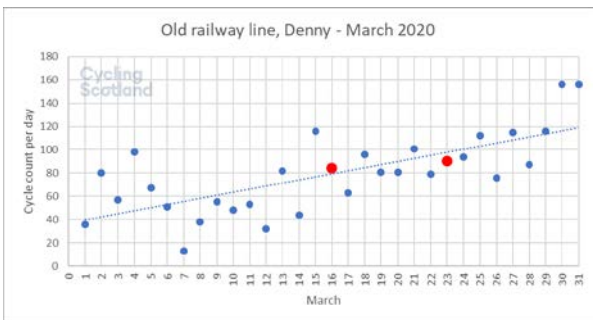

Cycling rates during Covid-19

Dunfermline

Capelrig Burn, Newton Mearns

Arbroath Road, Dundee

Livingston

Bathgate

Denny

Cargenbridge, near Dumfries