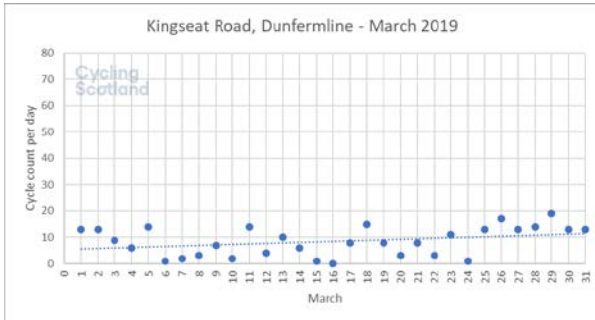

Cycling rates during Covid-19

Dunfermline

Capelrig Burn, Newton Mearns

Arbroath Road, Dundee

Livingston

Bathgate

Denny

Cargenbridge, near Dumfries