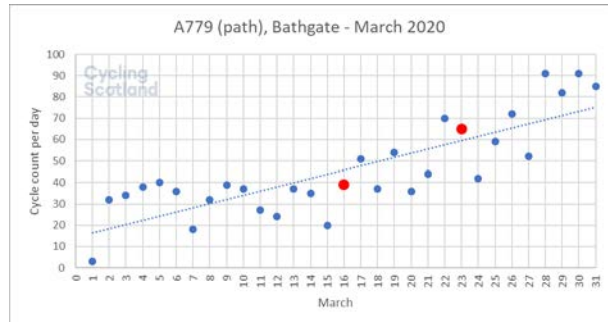

Cycling rates during Covid-19

Dunfermline

Capelrig Burn, Newton Mearns

Arbroath Road, Dundee

Livingston

Bathgate

Denny

Cargenbridge, near Dumfries