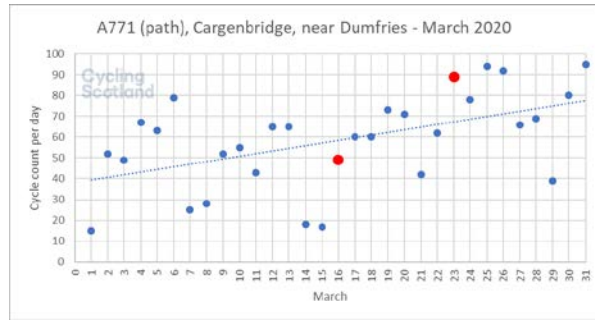

Cycling rates during Covid-19

Dunfermline

Capelrig Burn, Newton Mearns

Arbroath Road, Dundee

Livingston

Bathgate

Denny

Cargenbridge, near Dumfries