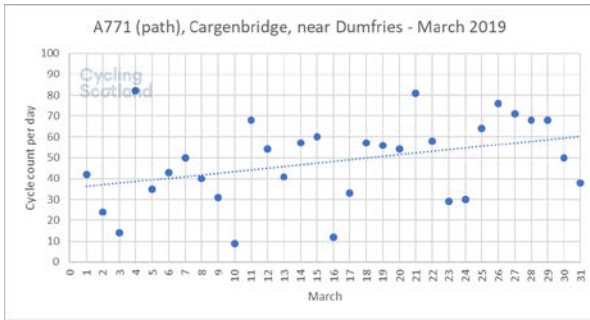

Cycling rates during Covid-19

Dunfermline

Capelrig Burn, Newton Mearns

Arbroath Road, Dundee

Livingston

Bathgate

Denny

Cargenbridge, near Dumfries