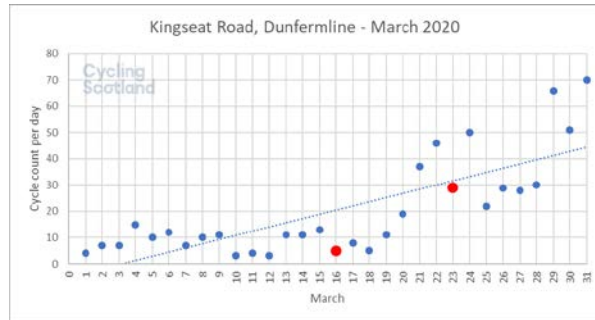

Cycling rates during Covid-19

Dunfermline

Capelrig Burn, Newton Mearns

Arbroath Road, Dundee

Livingston

Bathgate

Denny

Cargenbridge, near Dumfries