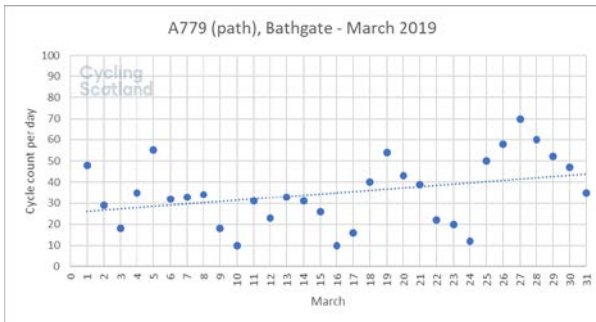

Cycling rates during Covid-19

Dunfermline

Capelrig Burn, Newton Mearns

Arbroath Road, Dundee

Livingston

Bathgate

Denny

Cargenbridge, near Dumfries