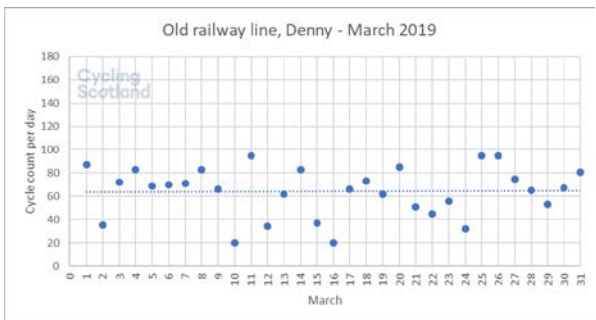

Cycling rates during Covid-19

Dunfermline

Capelrig Burn, Newton Mearns

Arbroath Road, Dundee

Livingston

Bathgate

Denny

Cargenbridge, near Dumfries