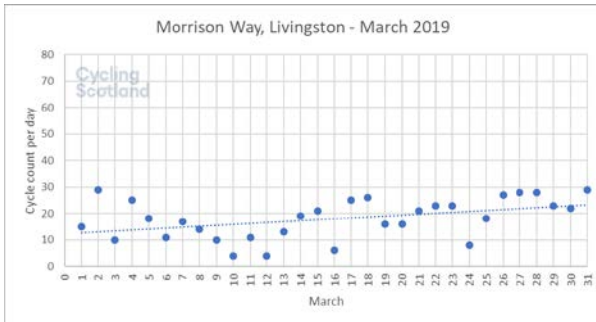

Cycling rates during Covid-19

Dunfermline

Capelrig Burn, Newton Mearns

Arbroath Road, Dundee

Livingston

Bathgate

Denny

Cargenbridge, near Dumfries