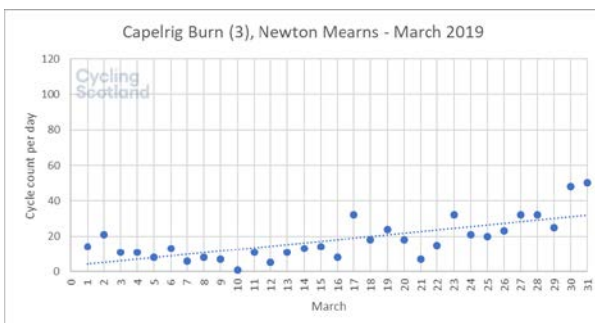

Cycling rates during Covid-19

Dunfermline

Capelrig Burn, Newton Mearns

Arbroath Road, Dundee

Livingston

Bathgate

Denny

Cargenbridge, near Dumfries